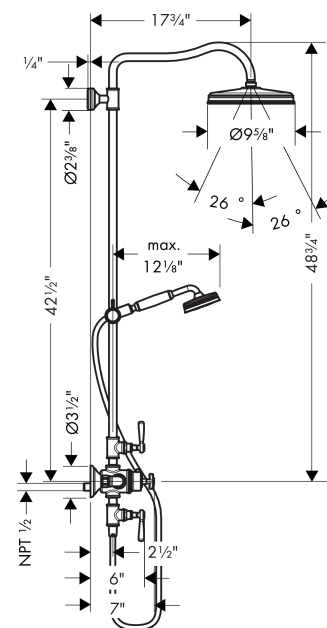

Scale drawing