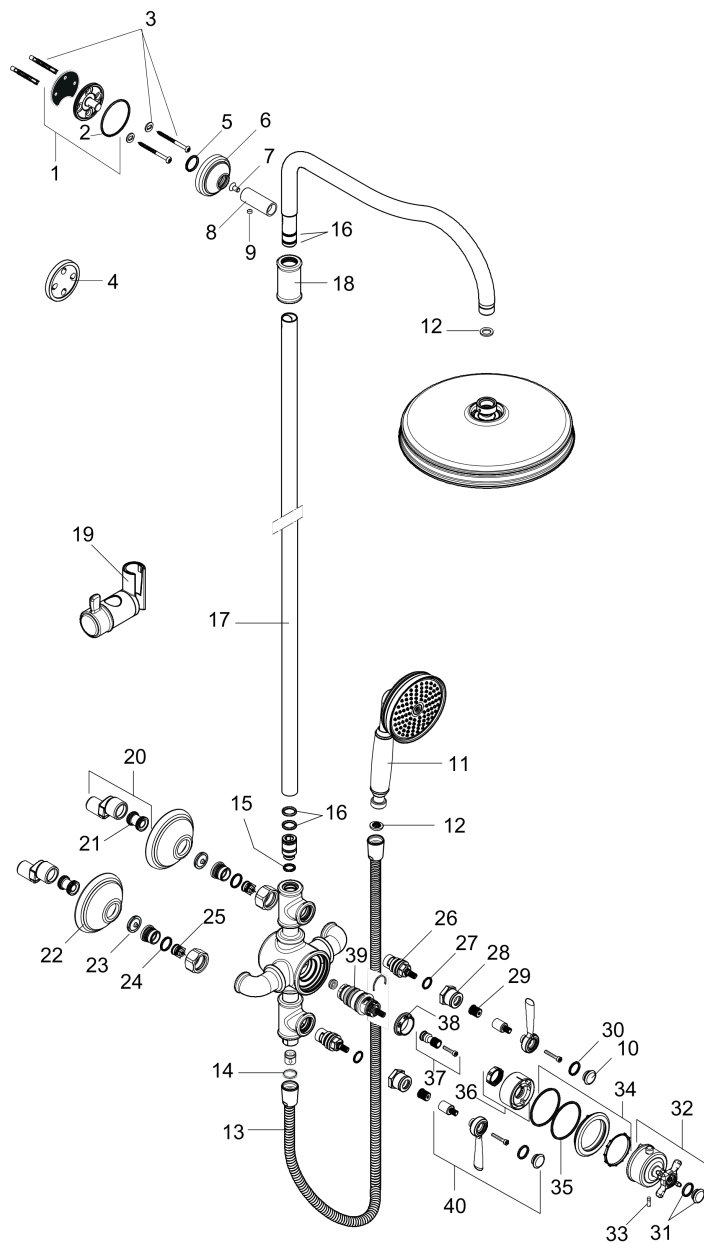

AXOR Montreux
Showerpipe 240 1-Jet, 1.8 GPM
 Finishes : Part no. : **16574001**

Features

- Consists of: Showerhead, Handshower, Thermostatic shower mixer, Handshower hose, Slider, Wallbar
- Spray type overhead shower: Rain
- Flow: 1.8 GPM (6.8 L/Min)
- Spray modes hand shower: RainAir
- Flow rate of hand shower at 3 bar: 1.8 GPM (6.8 L/Min)
- Shower bar diameter: 0,86 inch
- Height-adjustable hand shower holder
- Anti-scald 100° safety stop
- Integrated volume controls
- Outlets may not be operated simultaneously
- Exposed installation
- Thermostatic cartridge
- Intrinsically safe against backflow
- Stand pipe: 1060 mm
- 2 functions

Year of production: >01/18

AXOR Montreux
Showerpipe 240 1-Jet, 1.8 GPM
 Finishes : Part no. : **16574001**

Spare parts list

Year of production: >01/18

Pos.		Part no.	Price	PU
1	wall flange	95688000	-	1
2	O-Ring 50x2	98187000	-	1
3	mounting set	96179000	-	1
4	tile-matching-disk 7 mm	95239000	-	1
5	O-ring 20x2	98165000	-	1
6	escutcheon Ø 60 mm	92982000	-	1
7	screw	92137000	-	1
8	sleeve	92166000	-	1
9	hollow set screw M6x5	98447000	-	1
10	set of screw covers	93182000	-	1
11	handshower	16320000	-	1
12	filter packing	94246000	-	1
13	shower hose 1,60 m	28116000	-	1
14	seal	98058000	-	1
15	O-ring 12x2,25	98382000	-	1
16	O-ring 15x2,5	98131000	-	1
17	pipe 973 mm / Ø 22 mm	92468000	-	1
18	sleeve	92983000	-	1
19	support, assy	98723000	-	1
20	set of S-unions (±32 mm)	98592000	-	1
21	noise reduction	96429000	-	1
22	escutcheon	98595000	-	1
23	filter packing	96922000	-	1
24	O-ring 17x1,5	98137000	-	1
25	non return valve	96737000	-	1
26	shut off unit right closing	94009000	-	1
27	O-ring 14x1,78	92984000	-	1
28	sleeve	92712000	-	1
29	adapter for handle	92375000	-	1
30	O-ring 16x2	98133000	-	1
31	set of screw covers, cold / hot water / neutral	97987000	-	1
32	handle for thermostat	16594000	-	1
33	hollow set screw M5x16	97666000	-	1
34	deco-ring	92985000	-	1